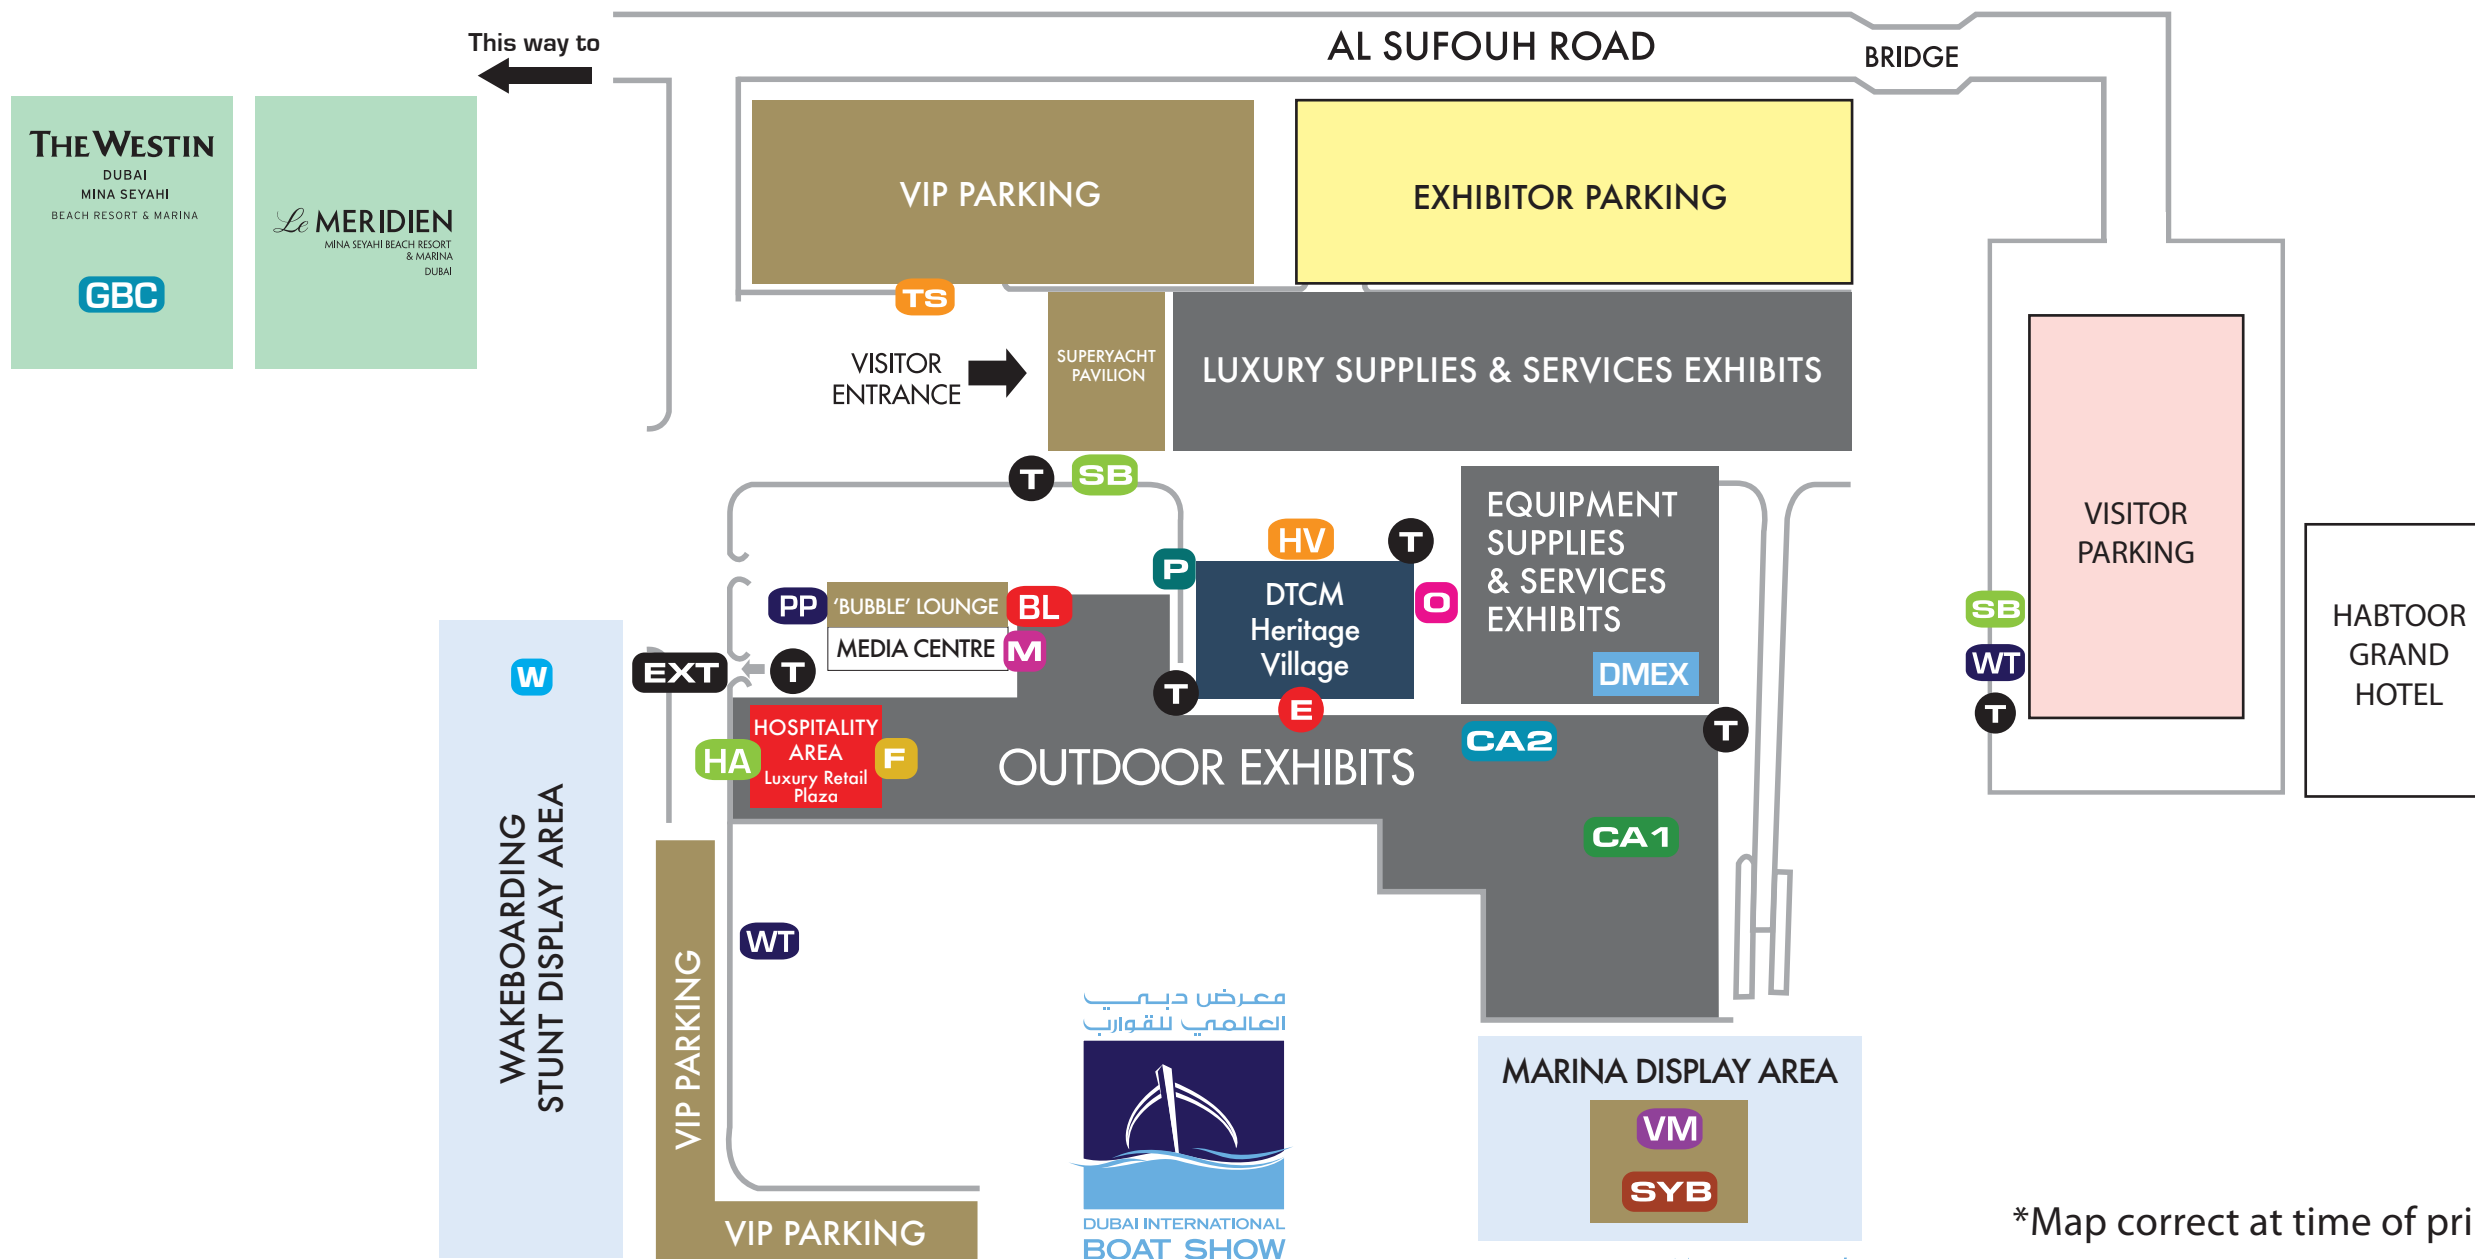

SYB Superyacht Boulevard

HA Hospitality Area & Desert Fish Luxury Retail Plaza

HV DTCM Heritage Village

BL 'Bubble' Lounge

VM VIP Majlis

PP Platinum Parking

CA1 ASIS Boats Prize Raffle Draw

CA2 Leisure Marine Prize Raffle Draw

DMEX DMEX Dive Pool

F Fashion Show

W Wakeboarding Area

M Media Centre

O Organisers Office

P Prayer Rooms

SB Shuttle Bus

GBC Gulf Boating Conference

E Emergency Clinic

EXT Exit

TS Taxi Station

T Toilets

WT Water Taxi

Map not to scale

*Map correct at time of print